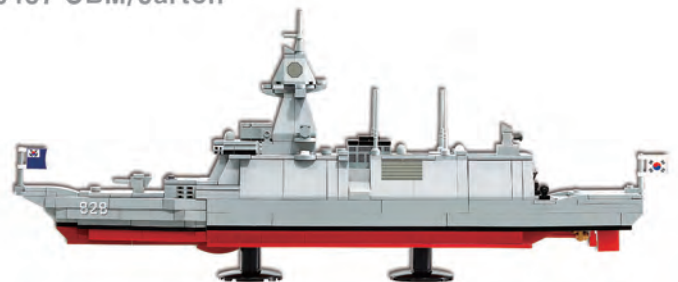

BATTLE SHIP CHUNGNAM (BM35237)

8804616952423
Age : 8Y+
4 sets/carton
495*285*310mm
0.0437 CBM/carton